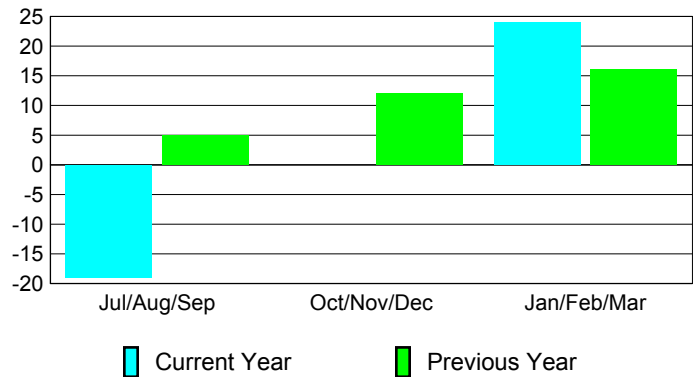

Comparison of Membership Gain/Loss

Current Year Compared to the Previous Year