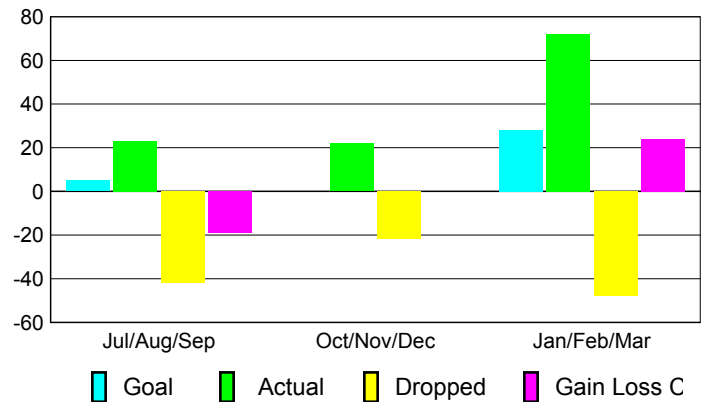

Membership Results 2009-2010

Goal, New, Dropped, Gain/Loss